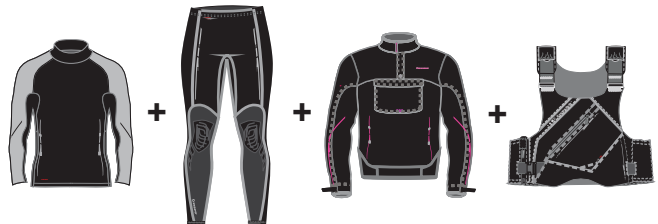

Crewsaver's new Dinghy layering system lets you take control of your body temperature and provides maximum flexibility all year round

Create endless combinations that allow you to enjoy your sport all year round. Here are just a few:

Winter Season

Toki Top Toki Leggings Cell Drysuit Kasmira

Spring/Autumn Season

Moko Top Moko Leggings Enhance Kite

Summer Season

Moko Top Hiking Shorts Chromis

Toki

- Quick drying thermal Polypropylene
- Lightweight and durable construction

■ 5720	Top	C, J, S, M, L, XL, XXL
■ 5721	Leggings	C, J, S, M, L, XL, XXL
■ 5722	Ladies Top	8,10,12,14,16
■ 5721	Ladies Leggings	8,10,12,14,16

Moko

- Lightweight 0.7mm Neoprene thermal
- Micro fleece lined
- Use with Hiking Pads